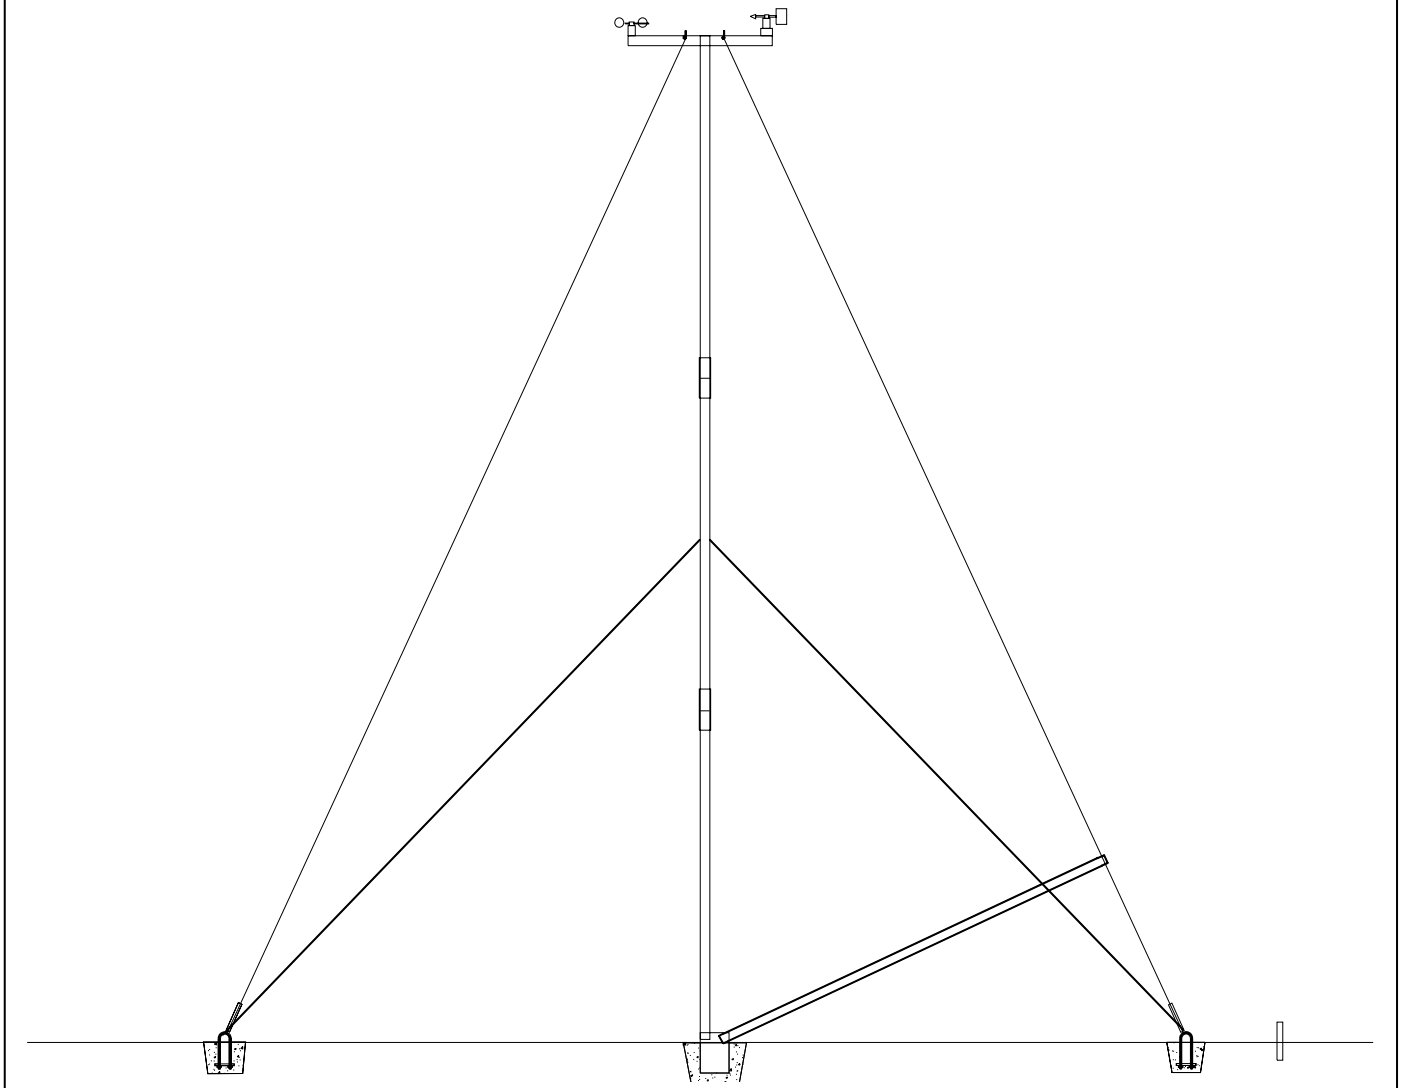

Layout: MODEL 911-GM

Manufactured by:

MTECH Systems Pty Ltd

2 Garden Boulevard, Dingley, Australia, 3172

Ph: +61 395 518 333 Fax: +61 395 518 444

Email: sales@mtechsystems.com

<http://www.mtechsystems.com>

Your Representative: